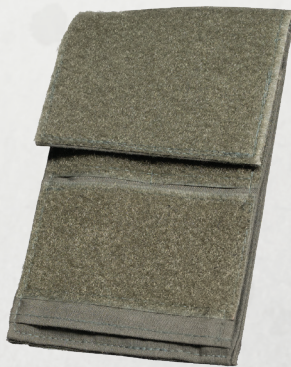

MASSIF® ARM POUCH ACCESSORY

GEAR THAT'S AS
PREPARED AS YOU ARE

FLAME RESISTANT

PART NUMBER:
MASSIF® ARM POUCH
#MACC10268S

The Massif® Arm Pouch, equipped with a Velcro® backing, easily attaches to the shoulder area of flight suits, combat shirts, and uniforms. It provides convenient access to essential items such as fuel cards, headspace and timing gauges, firing pins, and spare batteries, ensuring they are always within reach. Its unique design allows for rapid detachment and handing off to aircraft maintainers during refueling operations and are just as quickly reattached to your uniform. Crafted with a focus on durability and accessibility, the Massif® Arm Pouch is a compact, yet indispensable accessory that stays out of the way while providing immediate access to essential items.

AVAILABLE
COLOR

SAGE GREEN

FEATURES:

- Ergonomic and streamlined design
- Made with a durable Velcro® to withstand vigorous duties and applications.
- Integrates with Massif® 2-Piece Flight Suit and Combat Shirts